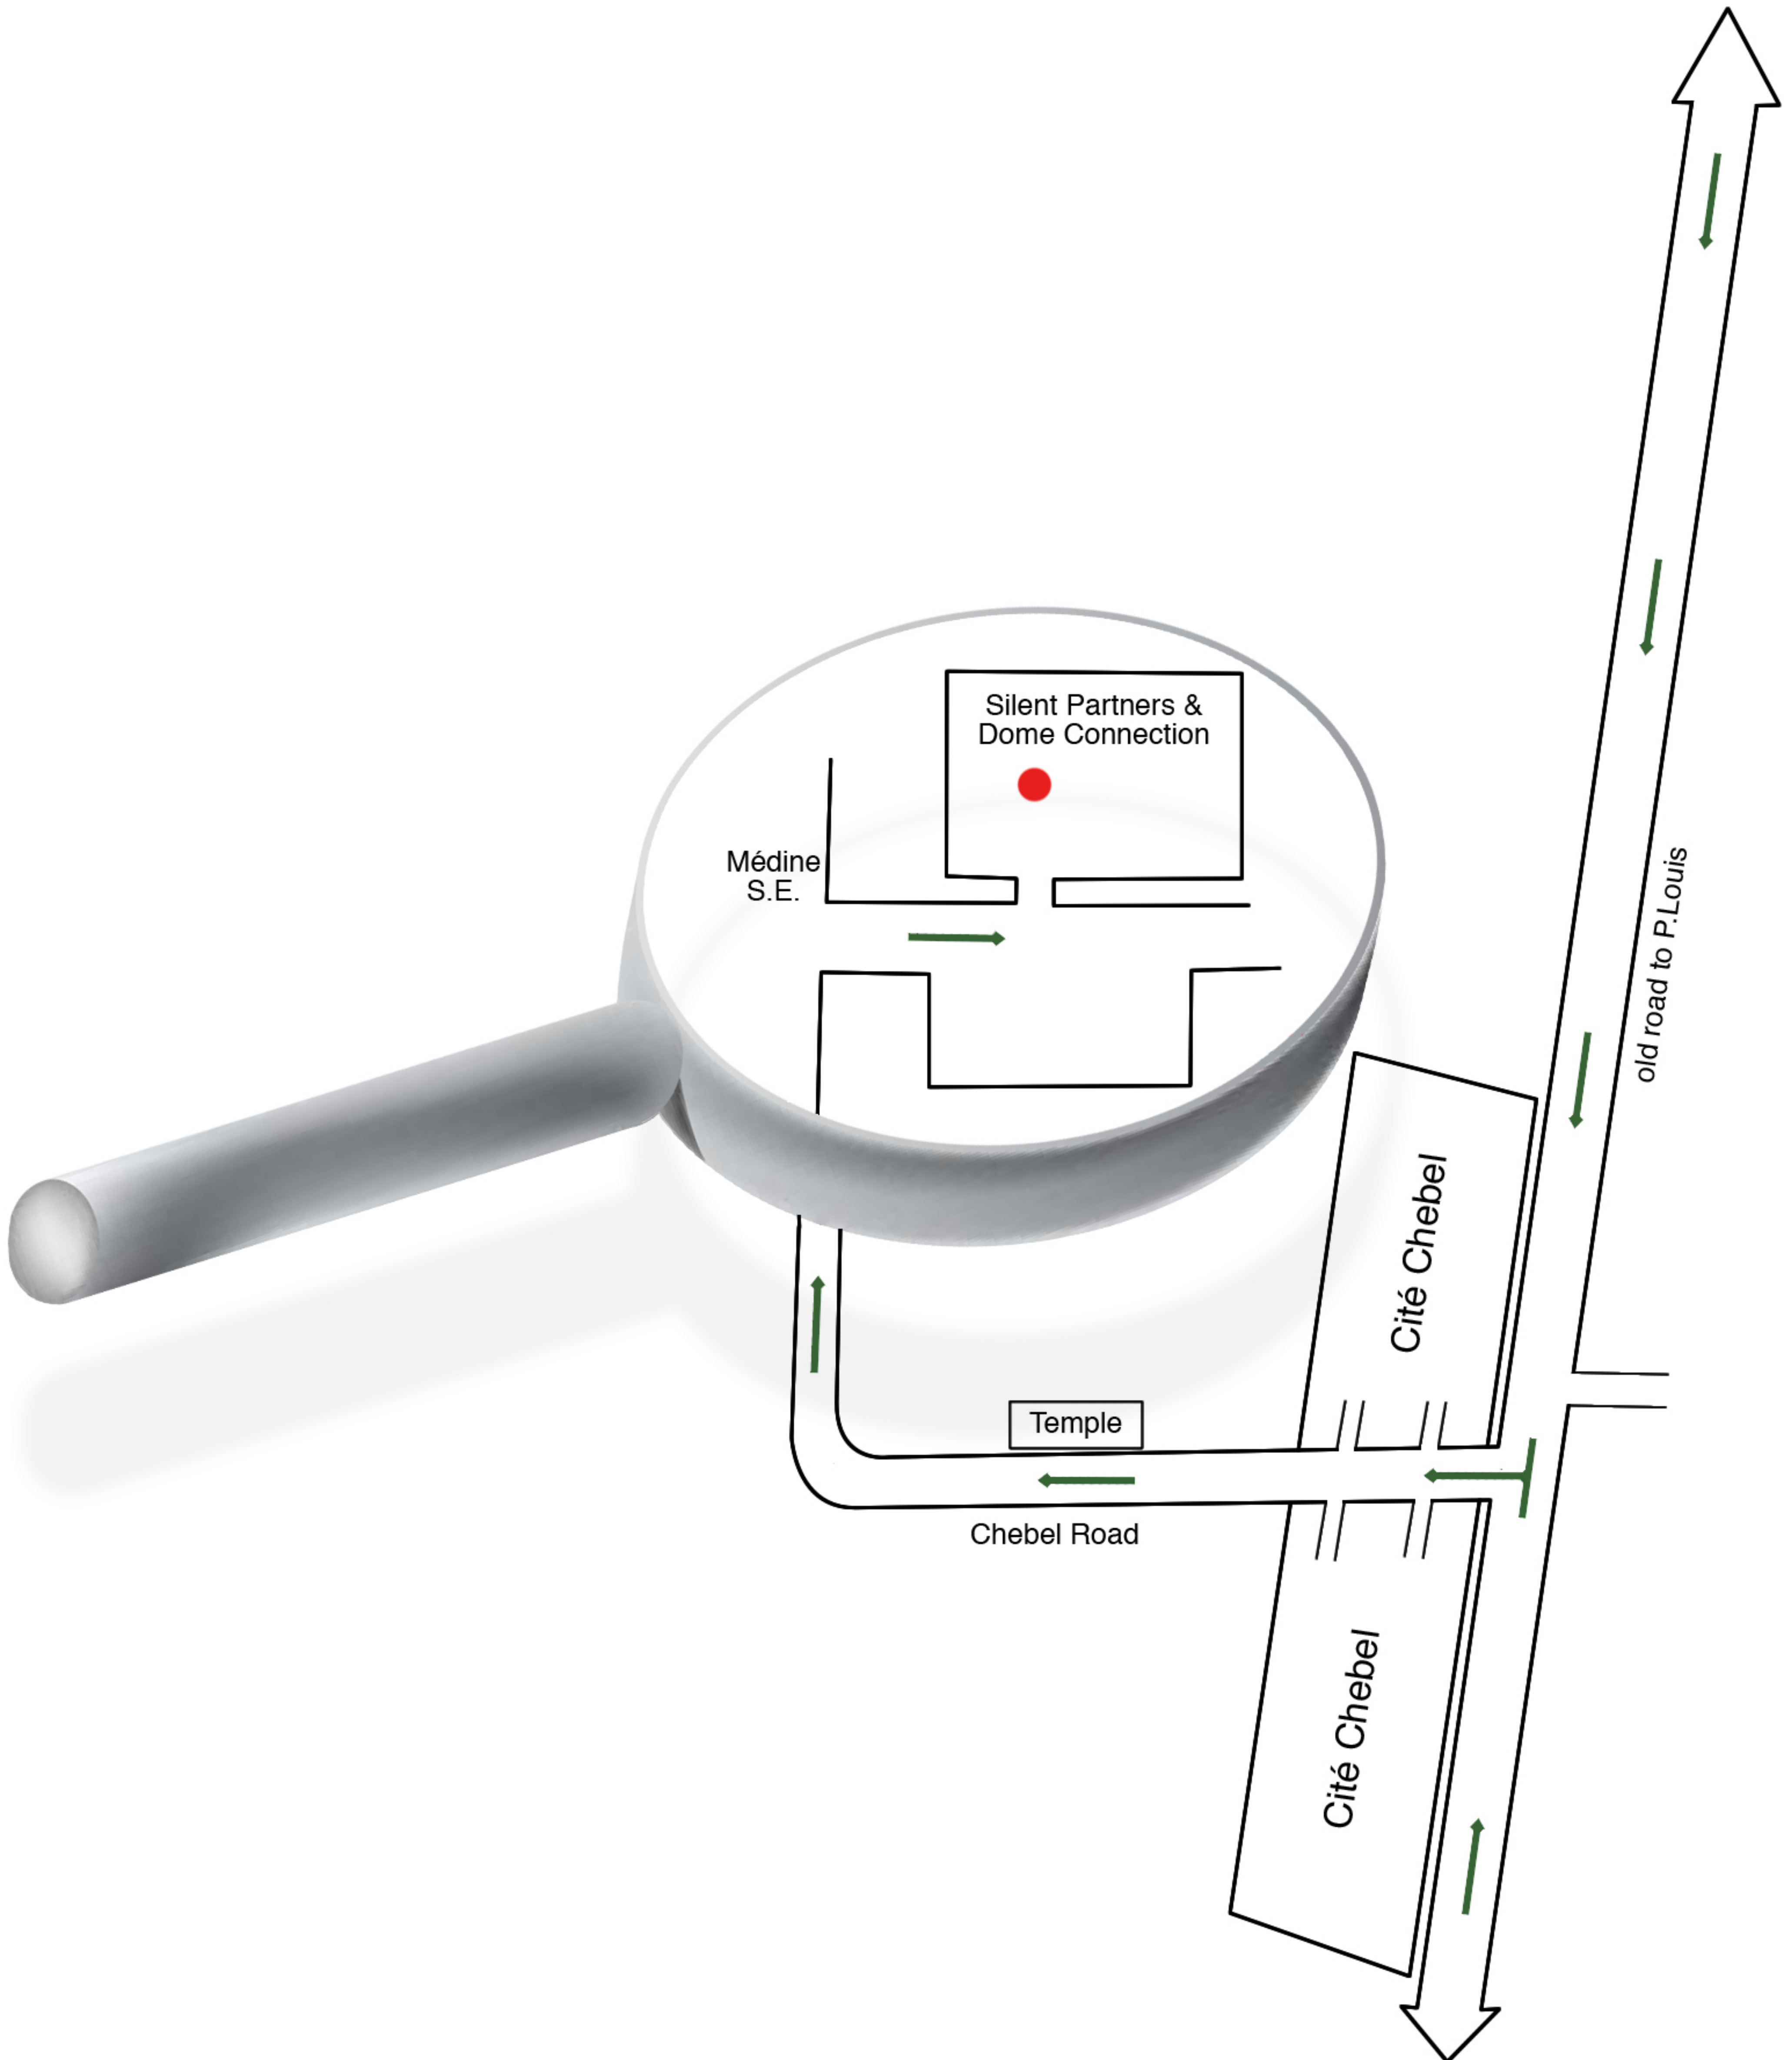

# Access Plan

Silent Partners Ltd, Chebel Road Branch, Beau Bassin, Médine S.E. - tel/fax : (230) 465 2485 - email : info@silent-partners.net - web site : www.silent-partners.mu

to Port Louis via Coromandel 

to Rose Hill & Beau Bassin 